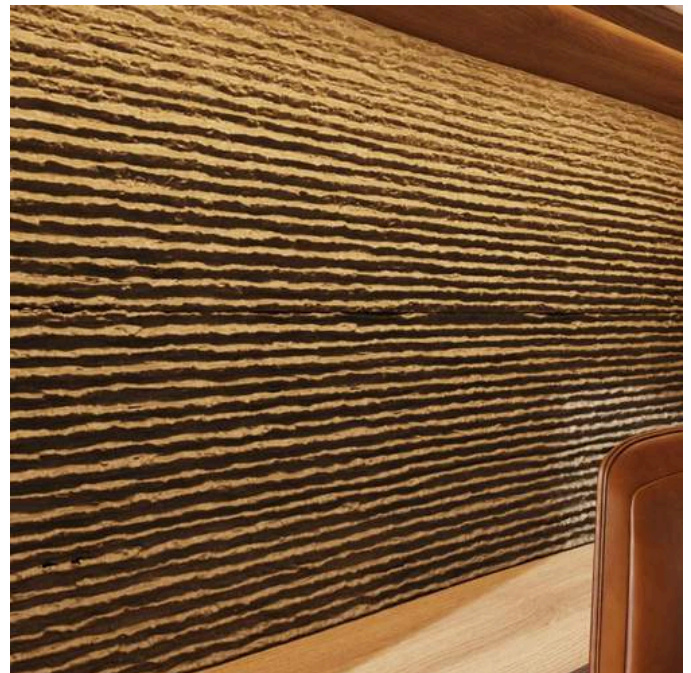

PRODUCT
INFORMATION

RIPPLE SERIES

F002-10